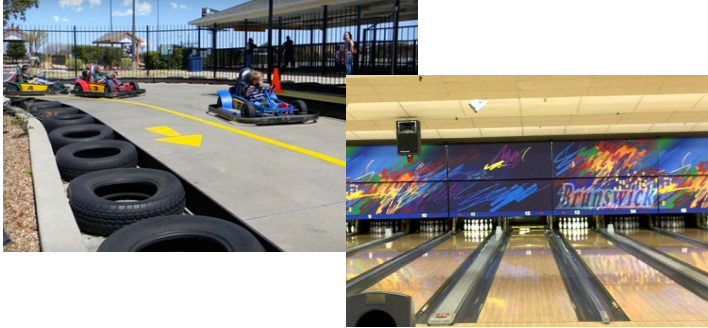

FUN & GAMES

- AMF Lewisville Lanes amf.com/lewisvillelanes
- Arty Party Paint & Sip Studio artypartyevents.com
- Brunswick Zone bowlbrunswick.com
- Civic Center Pool cityofdenton.com
- Interskate Roller Rink interskate.net
- Zone Action Park zoneactionparkdallas.com